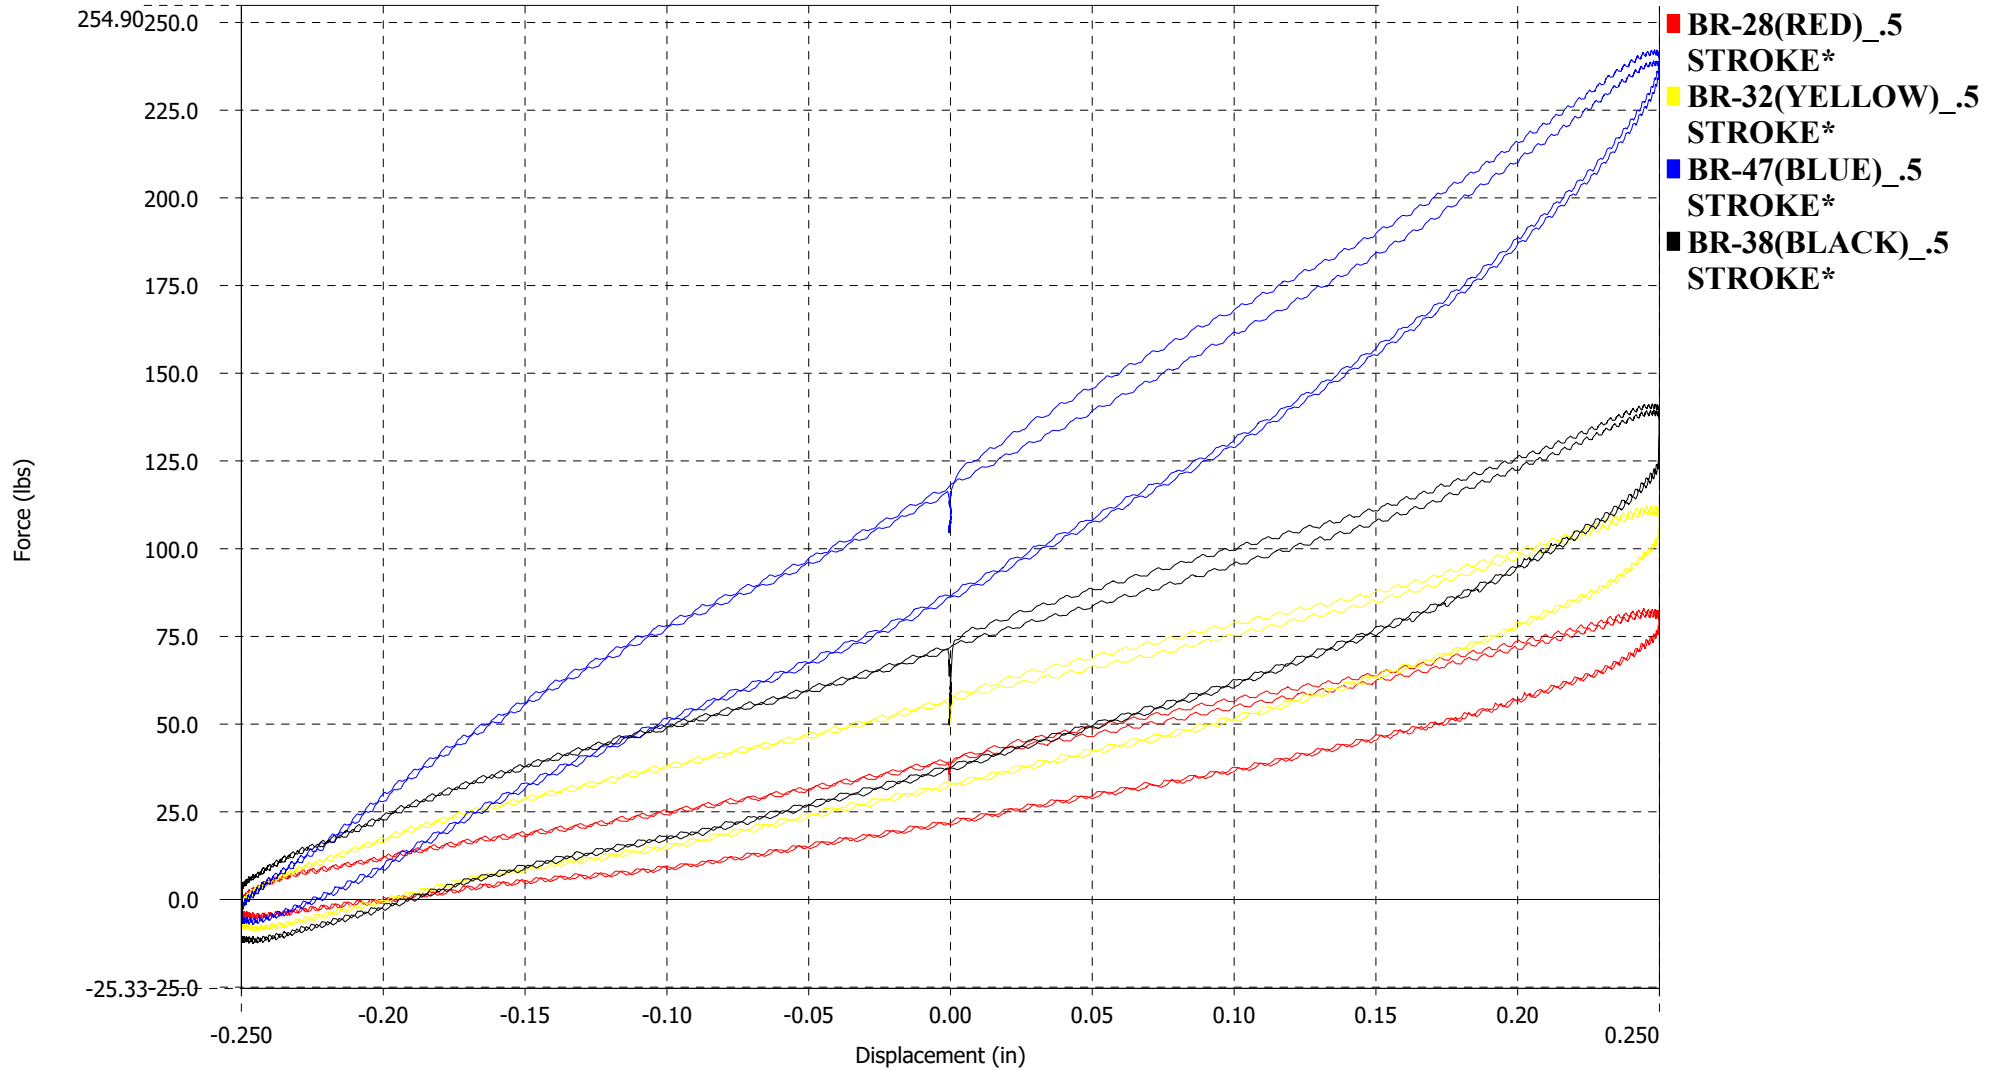

Force Vs. Displacement

PENSKE STANDARD BUMP RUBBER FORCE